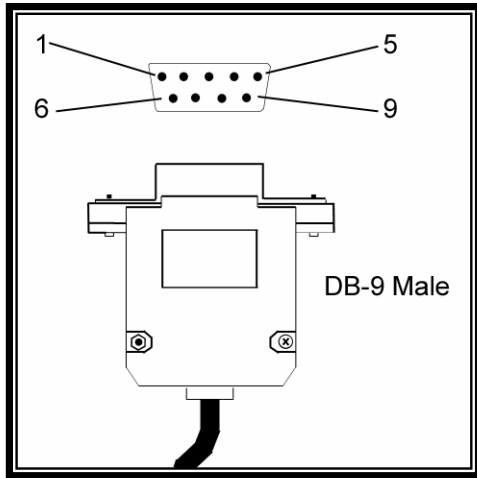

PC-100

Atron Systems, Inc.

PC-100 to Samsung RJ-12 Interface Cable

<http://www.atronsystems.com/techs.htm>

12-26-2001

600-00A01-02003M